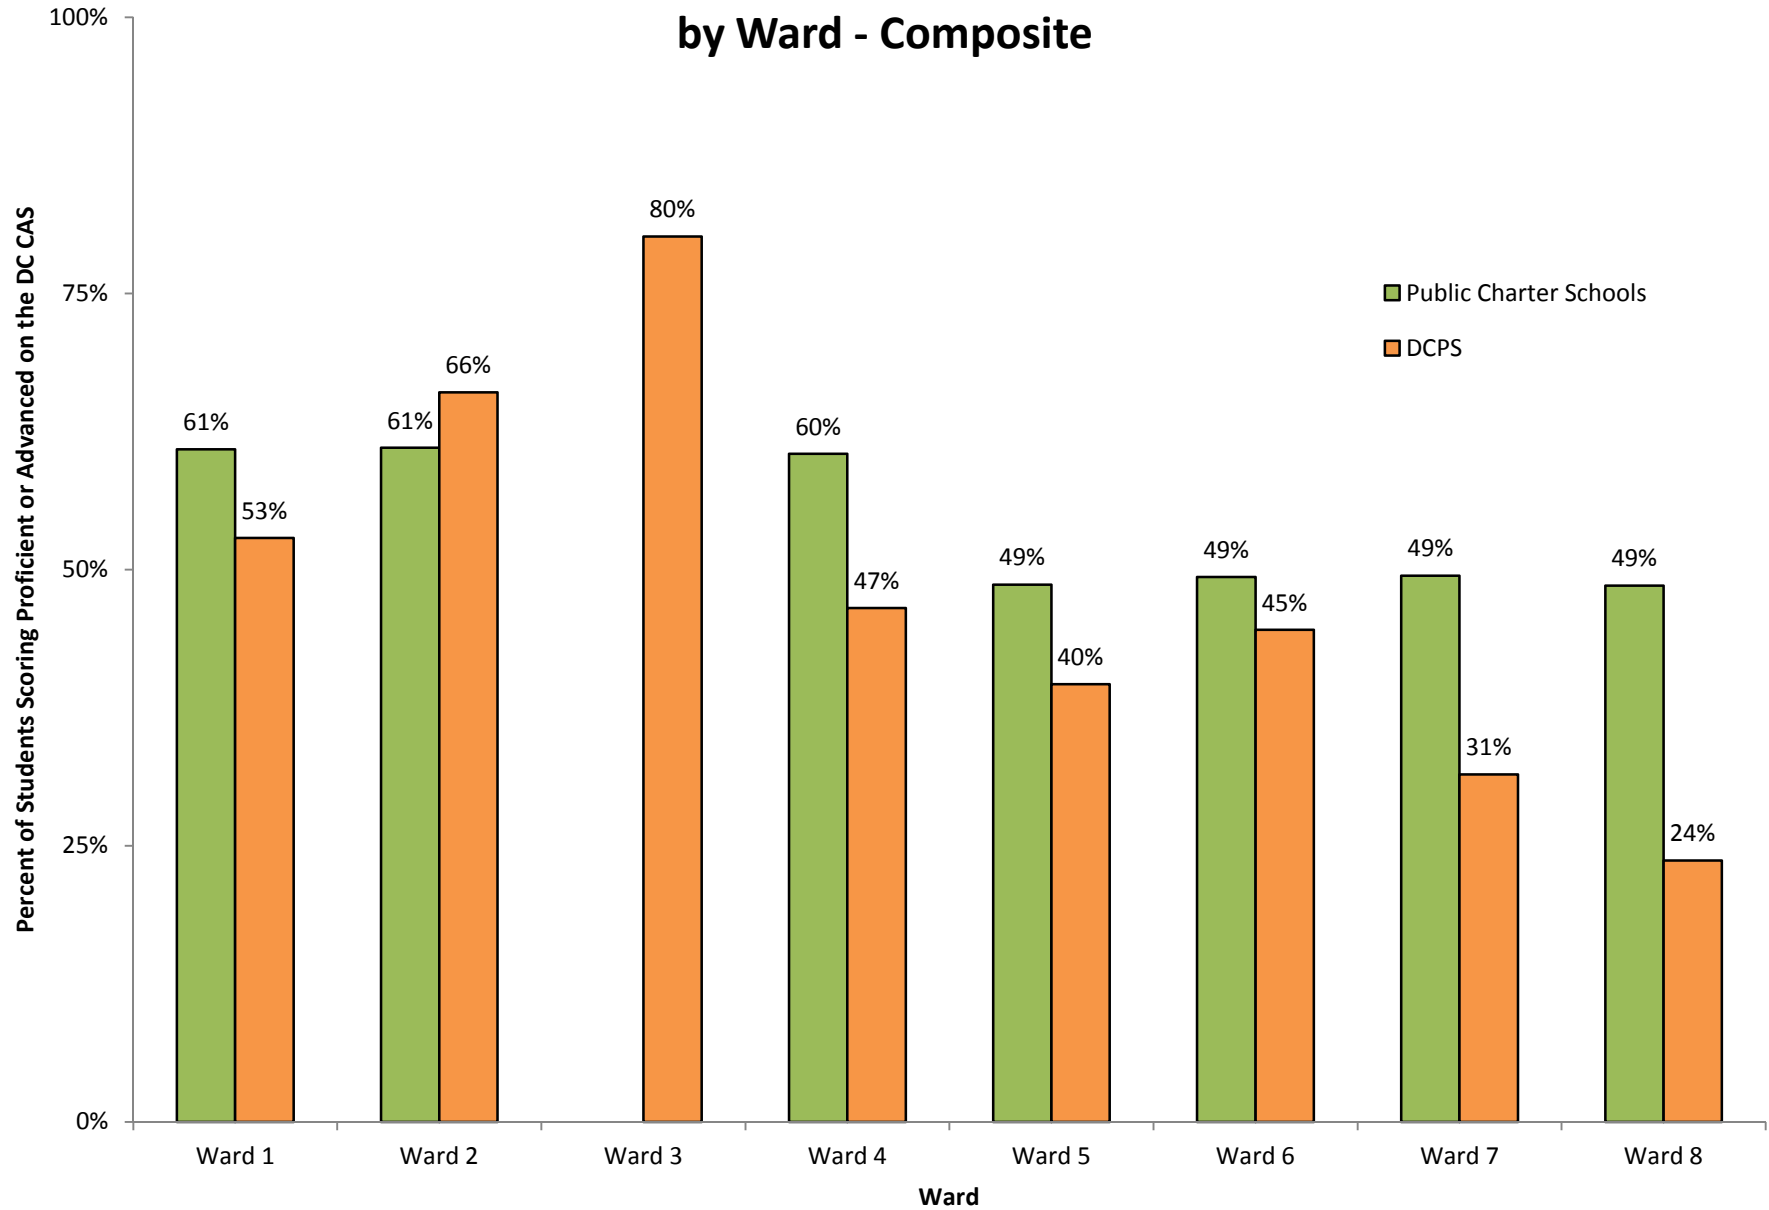

## Percent of Students Scoring Proficient or Advanced on the 2012 DC CAS by Ward - Composite