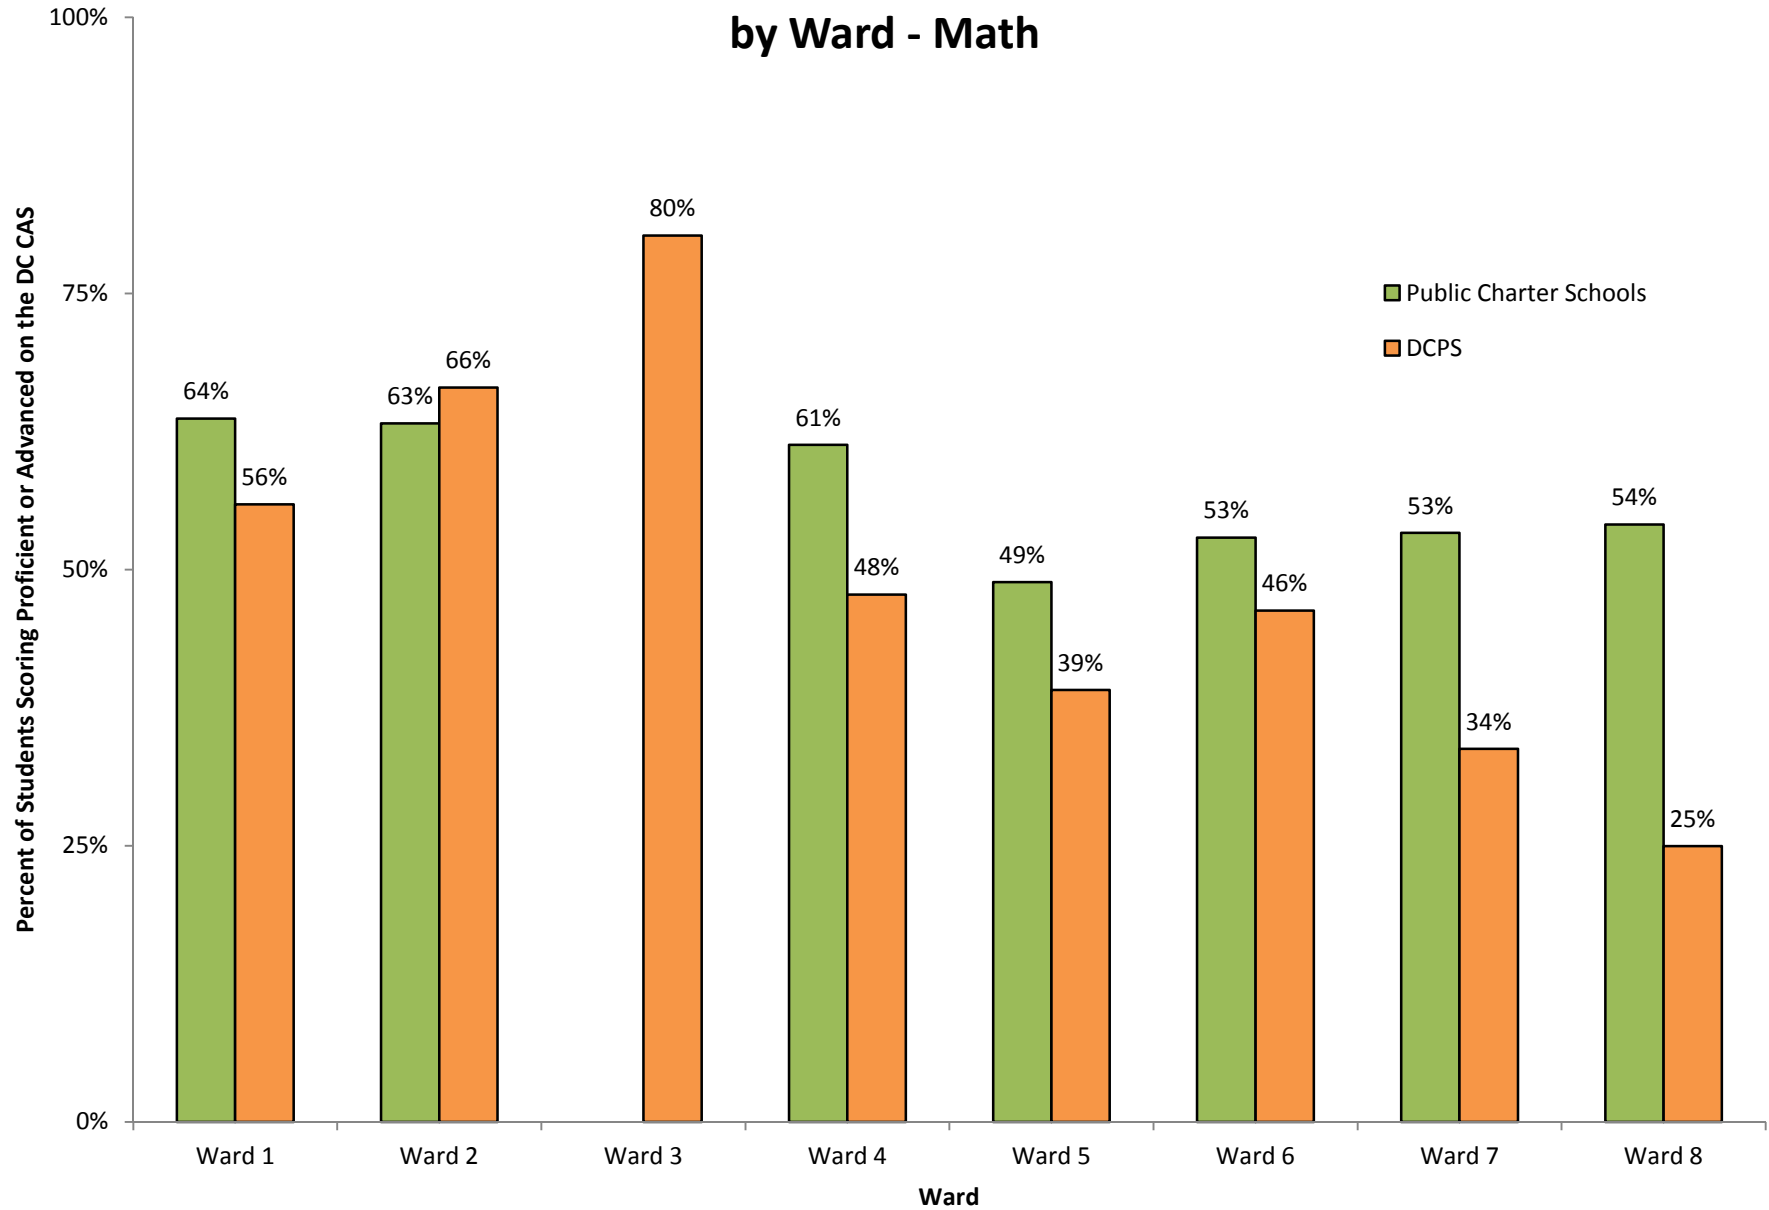

Percent of Students Scoring Proficient or Advanced on the 2012 DC CAS by Ward - Math